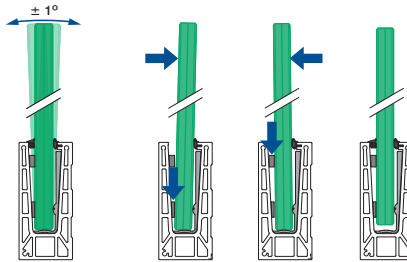

Assembly video:
<https://q-ne.ws/30Fbtuy>

ASSEMBLY GUIDE

168150-050-00-18

Railing base

EASY GLASS® PRO INVERSE - Base shoe, fascia mount

For adjustable glass fixation

Q-INFO MOD 8150

Assembly video:
<https://q-ne.ws/30Fbtuy>

ASSEMBLY GUIDE

168150-050-00-18

Railing base

EASY GLASS® PRO INVERSE - Base shoe, fascia mount

For non-adjustable glass fixation

Q-INFO MOD 8150