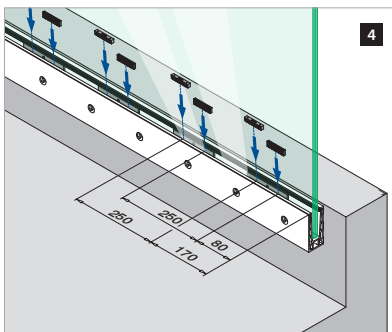

Assembly video:
<https://q-ne.ws/30Fbtuy>

ASSEMBLY GUIDE

168150-050-00-18

Railing base

EASY GLASS® PRO INVERSE - Base shoe, fascia mount

For adjustable glass fixation

Q-INFO MOD 8150

Assembly video:
<https://q-ne.ws/30Fbtuy>

ASSEMBLY GUIDE

168150-050-00-18

Railing base

EASY GLASS® PRO INVERSE - Base shoe, fascia mount

For non-adjustable glass fixation

Q-INFO MOD 8150