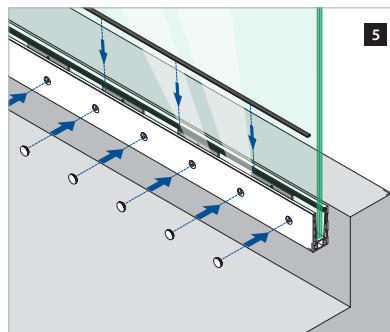

Assembly video:
<https://q-ne.ws/30Fbtuy>

ASSEMBLY GUIDE

168150-050-00-18

Railing base

EASY GLASS® PRO INVERSE - Base shoe, fascia mount

For adjustable glass fixation

Q-INFO MOD 8150

Assembly video:
<https://q-ne.ws/30Fbtuy>

ASSEMBLY GUIDE

168150-050-00-18

Railing base

EASY GLASS® PRO INVERSE - Base shoe, fascia mount

For non-adjustable glass fixation

Q-INFO MOD 8150