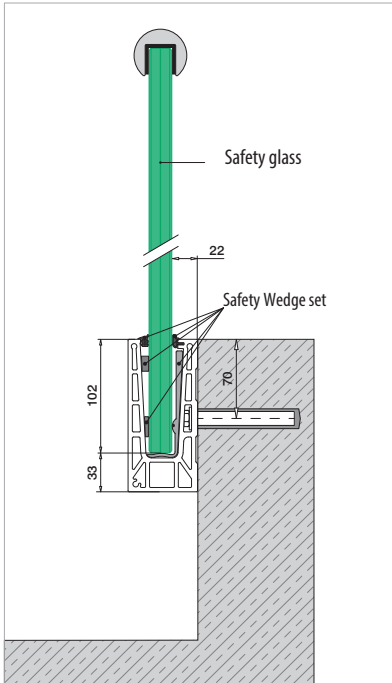

Assembly video:
<https://q-ne.ws/30Fbtuy>

ASSEMBLY GUIDE

168150-050-00-18

Railing base

EASY GLASS® PRO INVERSE - Base shoe, fascia mount

For adjustable glass fixation

Q-INFO MOD 8150

Assembly video:
<https://q-ne.ws/30Fbtuy>

ASSEMBLY GUIDE

168150-050-00-18

Railing base

EASY GLASS® PRO INVERSE - Base shoe, fascia mount

For non-adjustable glass fixation

Q-INFO MOD 8150