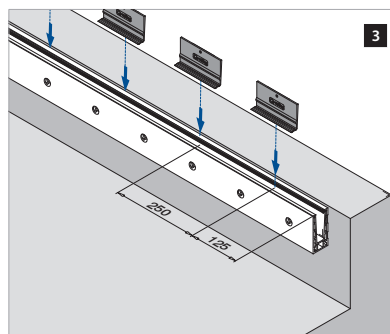

Assembly video:
<https://q-ne.ws/30Fbtuy>

ASSEMBLY GUIDE

168150-050-00-18

Railing base

EASY GLASS® PRO INVERSE - Base shoe, fascia mount

For adjustable glass fixation

Q-INFO MOD 8150

Assembly video:
<https://q-ne.ws/30Fbtuy>

ASSEMBLY GUIDE

168150-050-00-18

Railing base

EASY GLASS® PRO INVERSE - Base shoe, fascia mount

For non-adjustable glass fixation

Q-INFO MOD 8150