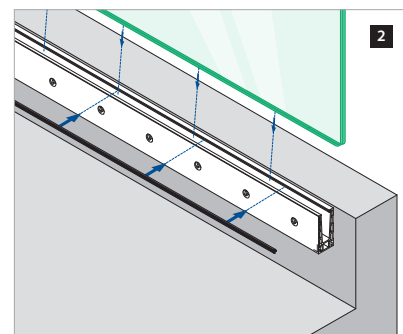

Assembly video:
<https://q-ne.ws/30Fbtuy>

ASSEMBLY GUIDE

168150-050-00-18

Railing base

EASY GLASS® PRO INVERSE - Base shoe, fascia mount

For adjustable glass fixation

Q-INFO MOD 8150

Assembly video:
<https://q-ne.ws/30Fbtuy>

ASSEMBLY GUIDE

168150-050-00-18

Railing base

EASY GLASS® PRO INVERSE - Base shoe, fascia mount

For non-adjustable glass fixation

Q-INFO MOD 8150