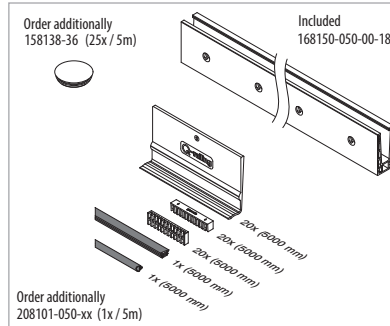

Assembly video:
<https://q-ne.ws/30Fbtuy>

ASSEMBLY GUIDE

168150-050-00-18

Railing base

EASY GLASS® PRO INVERSE - Base shoe, fascia mount

For adjustable glass fixation

Q-INFO MOD 8150

Assembly video:
<https://q-ne.ws/30Fbtuy>

ASSEMBLY GUIDE

168150-050-00-18

Railing base

EASY GLASS® PRO INVERSE - Base shoe, fascia mount

For non-adjustable glass fixation

Q-INFO MOD 8150