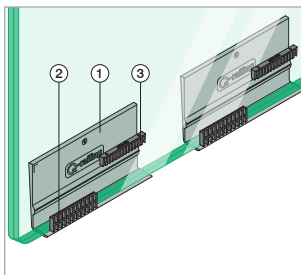

Assembly video:
<https://q-ne.ws/30Fbtuy>

ASSEMBLY GUIDE

168150-050-00-18

Railing base

EASY GLASS® PRO INVERSE - Base shoe, fascia mount

For adjustable glass fixation

Q-INFO MOD 8150

Assembly video:
<https://q-ne.ws/30Fbtuy>

ASSEMBLY GUIDE

168150-050-00-18

Railing base

EASY GLASS® PRO INVERSE - Base shoe, fascia mount

For non-adjustable glass fixation

Q-INFO MOD 8150