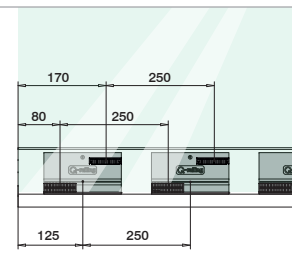

Assembly video:
<https://q-ne.ws/30Fbtuy>

ASSEMBLY GUIDE

168150-050-00-18

Railing base

EASY GLASS® PRO INVERSE - Base shoe, fascia mount

For adjustable glass fixation

Q-INFO MOD 8150

Assembly video:
<https://q-ne.ws/30Fbtuy>

ASSEMBLY GUIDE

168150-050-00-18

Railing base

EASY GLASS® PRO INVERSE - Base shoe, fascia mount

For non-adjustable glass fixation

Q-INFO MOD 8150