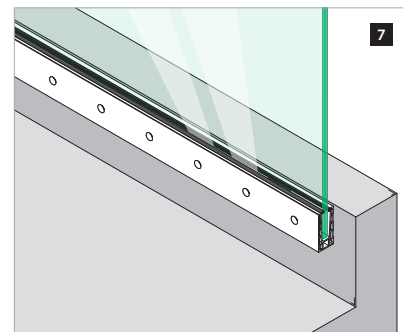

Assembly video:
<https://q-ne.ws/30Fbtuy>

ASSEMBLY GUIDE

168150-050-00-18

Railing base

EASY GLASS® PRO INVERSE - Base shoe, fascia mount

For adjustable glass fixation

Q-INFO MOD 8150

Assembly video:
<https://q-ne.ws/30Fbtuy>

ASSEMBLY GUIDE

168150-050-00-18

Railing base

EASY GLASS® PRO INVERSE - Base shoe, fascia mount

For non-adjustable glass fixation

Q-INFO MOD 8150