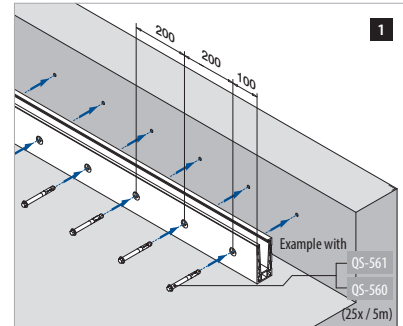

Assembly video:
<https://q-ne.ws/30Fbtuy>

ASSEMBLY GUIDE

168150-050-00-18

Railing base

EASY GLASS® PRO INVERSE - Base shoe, fascia mount

For adjustable glass fixation

Q-INFO MOD 8150

Assembly video:
<https://q-ne.ws/30Fbtuy>

ASSEMBLY GUIDE

168150-050-00-18

Railing base

EASY GLASS® PRO INVERSE - Base shoe, fascia mount

For non-adjustable glass fixation

Q-INFO MOD 8150